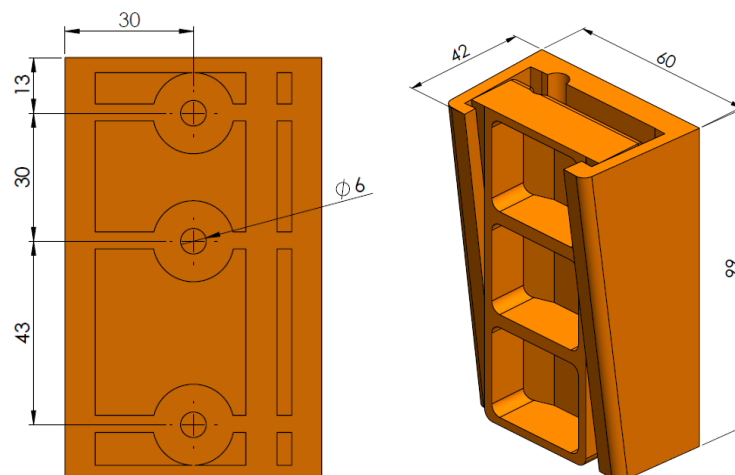

5202 6051	<b>DATA SHEET</b>
Valid from: 22.01.2019	<b>FKK Flat Cable Wedge Clamps</b>

The Flat Cable Wedge clamp is for the mounting of flat cables.  
The wedged clamps hold the cable without damaging it and without restricting the necessary movement of the cable and allow different cable combinations.

**Material:**

Body Polyamide

**Technical Features:**

Temperature range -20°C up to +50°C  
Free of halogen

**Product drawing FKK 07:**

**Product drawing FKK 08:**

**Dimension table:**

Part No.	Description	Number of cables	Max. Total cable size mm	Max. Hang cable weight kg	Weight g
5202 6050	FKK 07	1 up to 3	90 x 17	50	349
5202 6051	FKK 08	1 up to 2	50 x 10	30	103