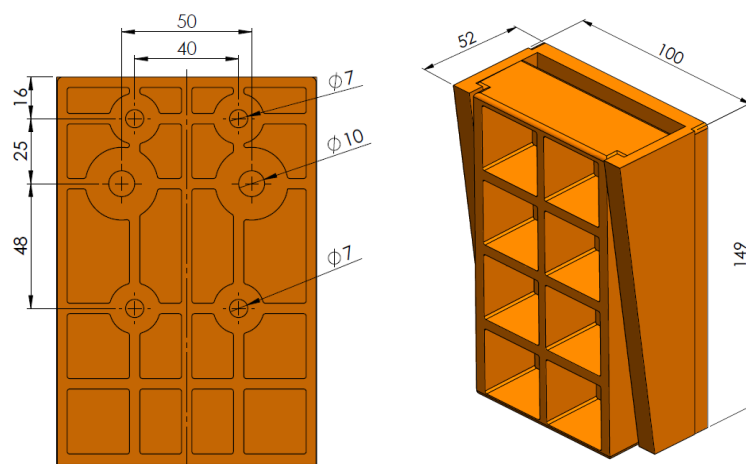

5202 6051	<b>DATA SHEET</b>
Valid from: 22.01.2019	<b>FKK Flat Cable Wedge Clamps</b>

The Flat Cable Wedge clamp is for the mounting of flat cables.  
The wedged clamps hold the cable without damaging it and without restricting the necessary movement of the cable and allow different cable combinations.

**Material:**

Body Polyamide

**Technical Features:**

Temperature range -20°C up to +50°C  
Free of halogen

**Product drawing FKK 07:**

**Product drawing FKK 08:**

**Dimension table:**

Part No.	Description	Number of cables	Max. Total cable size mm	Max. Hang cable weight kg	Weight g
5202 6050	FKK 07	1 up to 3	90 x 17	50	349
5202 6051	FKK 08	1 up to 2	50 x 10	30	103