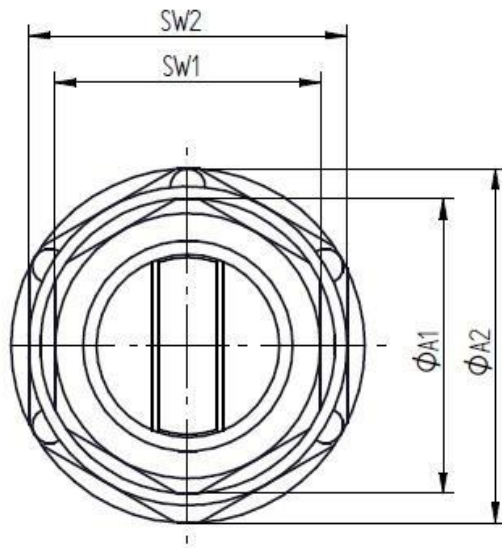

52005470	DATA SHEET	
Valid from: 03.07.2018	SKINDICHT® SVFK	

The SKINDICHT® SVFK, a flat cable gland made of plastic for universal use. The lateral sealing lips fit around various cable dimensions, so that with only one seal for each PG-size, flat cables of different outside dimensions can be sealed.

Components:

Gland body	Polystyrene
Pressure screw	Polystyrene
Pressure washers	Steel, zinc-plated
Sealing insert	CR

Technical features:

Connecting thread	PG16 up to PG48 acc. to DIN 40430
Protection class	IP54 acc. to EN 60529
Temperature range	-20 °C up to +60 °C
Colour	RAL 7035

PG	SW1 [mm]	Ø A1 [mm]	SW2 [mm]	Ø A2 [mm]	C [mm] max.	D [mm]	Flat cable width [mm] min.-max.	Flat cable thickness [mm] min.-max.	Article No.
PG16	23	26,0	27	29,5	39,5	11	-- 15	-- 5	52005470
PG21	30	33,8	33	37,5	47,5	11	10 - 20,5	3 - 8	52005680
PG29	40	44,8	42	47,5	49,5	12	15 - 27	4 - 11,5	52005690
PG36	50	56,5	53	60,0	52,5	12	25 - 34	4 - 11,5	52005700
PG42	55	61,5	60	68,0	58,0	13	30 - 40	5 - 12	52005710
PG48	60	67,5	65	74,0	59,0	14	35 - 45	5 - 12	52005720