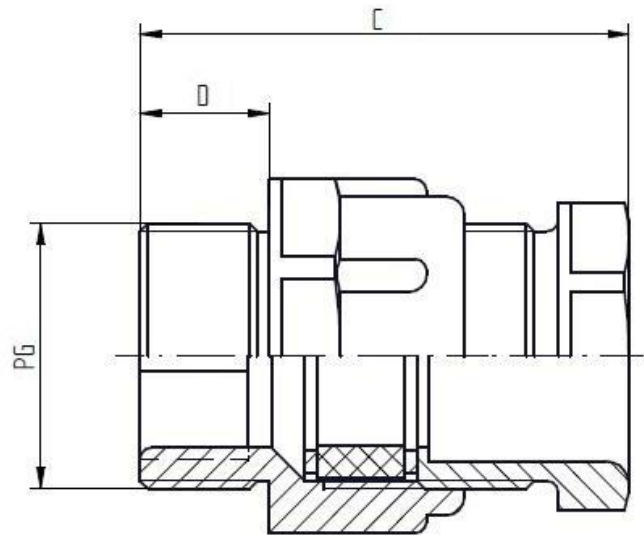

Components:

Gland body	Polystyrene
Pressure screw	Polystyrene
Pressure washers	Steel, zinc-plated
Sealing insert	CR

Technical features:

Connecting thread	PG16 up to PG48 acc. to DIN 40430
Protection class	IP54 acc. to EN 60529
Temperature range	-20 °C up to +60 °C
Colour	RAL 7035

PG	SW1 [mm]	Ø A1 [mm]	SW2 [mm]	Ø A2 [mm]	C [mm] max.	D [mm]	Flat cable width [mm] min.-max.	Flat cable thickness [mm] min.-max.	Article No.
PG16	23	26,0	27	29,5	39,5	11	-- 15	-- 5	52005470
PG21	30	33,8	33	37,5	47,5	11	10 - 20,5	3 - 8	52005680
PG29	40	44,8	42	47,5	49,5	12	15 - 27	4 - 11,5	52005690
PG36	50	56,5	53	60,0	52,5	12	25 - 34	4 - 11,5	52005700
PG42	55	61,5	60	68,0	58,0	13	30 - 40	5 - 12	52005710
PG48	60	67,5	65	74,0	59,0	14	35 - 45	5 - 12	52005720