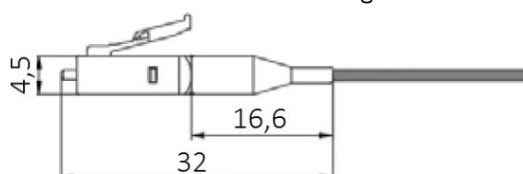

Technical drawing

Dimensional drawing